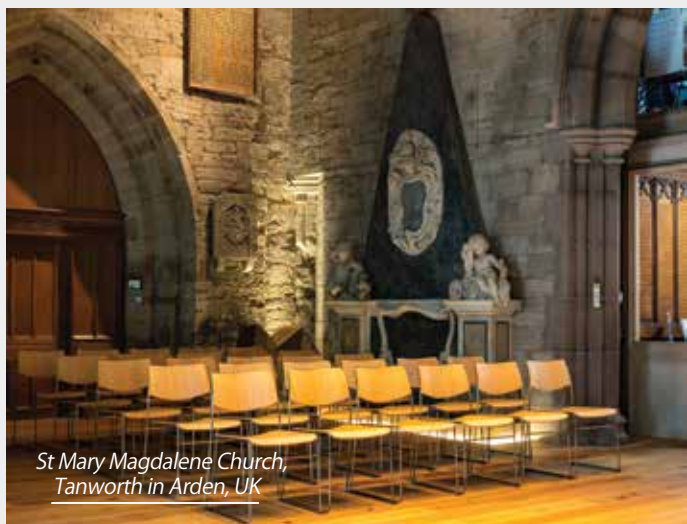

COMMENDED INSTITUTE OF DESIGNERS IN IRELAND
IRISH DESIGN AWARDS 2018

Gavin Duignan
CHAIR DESIGNER

The ICON 40 Bronze Finish

A new age has begun.

The bronze frames are eye catching and adding warmth with a traditional setting. With these alternative options for the frame finish, coupled with the flexibility, style and comfort of the chair design marks a new age for the ICON 40 from ICS Furniture.